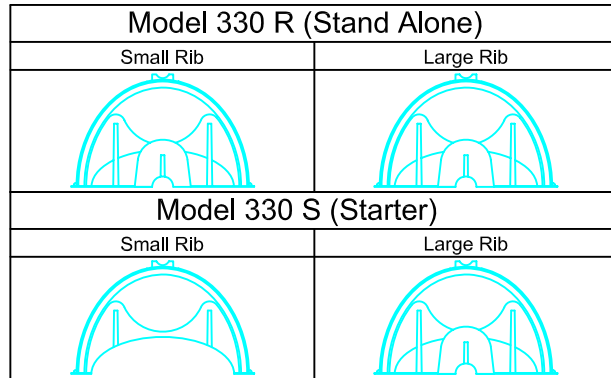

CULTEC RECHARGER 330 SECTION VIEW

CULTEC RECHARGER 330 CHAMBER STORAGE = 7.459 CF/LF
 ALL RECHARGER 330HD HEAVY DUTY UNITS ARE MARKED
 WITH A COLOR STRIPE FORMED INTO THE PART ALONG
 THE LENGTH OF THE CHAMBER.

DATE
 3/15/05

SCALE
 N/S

File Name
 R-330 3V. dwg