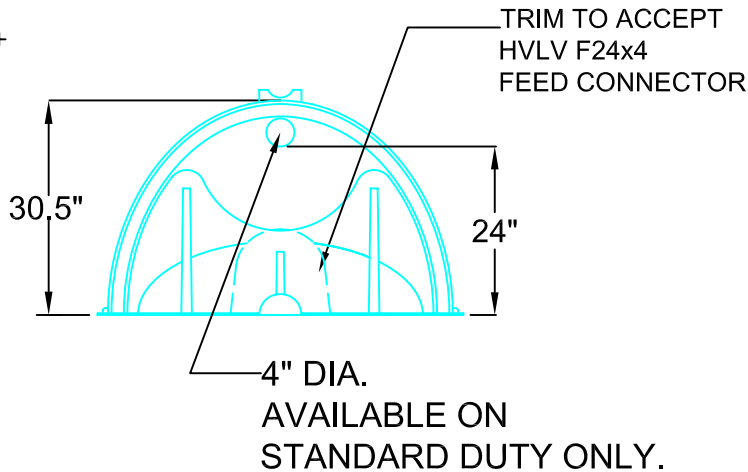

CULTEC RECHARGER 330 SECTION VIEW

CULTEC RECHARGER 330 CHAMBER STORAGE = 7.459 CF/LF
 ALL RECHARGER 330HD HEAVY DUTY UNITS ARE MARKED
 WITH A COLOR STRIPE FORMED INTO THE PART ALONG
 THE LENGTH OF THE CHAMBER.

DATE
 3/15/05

SCALE
 N/S

File Name
 R-330 3V. dwg