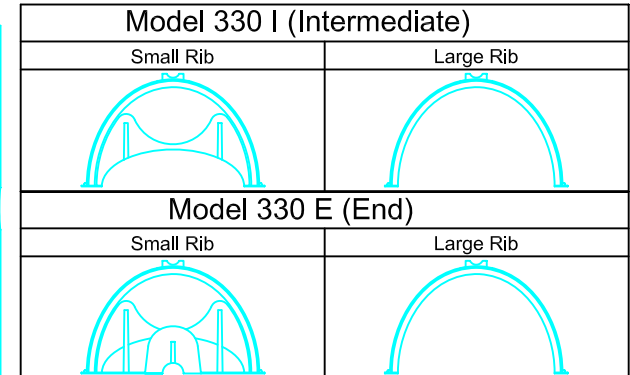

CULTEC RECHARGER 330 SECTION VIEW

CULTEC RECHARGER 330 CHAMBER STORAGE = 7.459 CF/LF
 ALL RECHARGER 330HD HEAVY DUTY UNITS ARE MARKED
 WITH A COLOR STRIPE FORMED INTO THE PART ALONG
 THE LENGTH OF THE CHAMBER.

DATE
 3/15/05

SCALE
 N/S

File Name
 R-330 3V. dwg