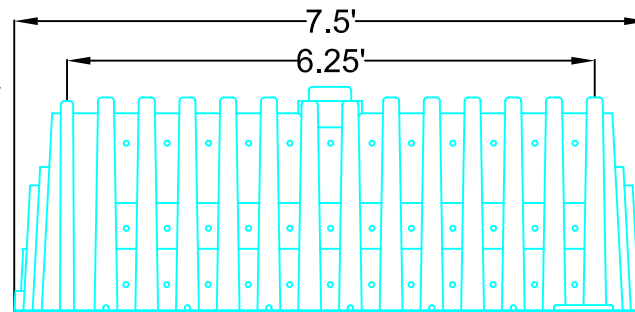

CULTEC RECHARGER 330 SECTION VIEW

CULTEC RECHARGER 330 CHAMBER STORAGE = 7.459 CF/LF
 ALL RECHARGER 330HD HEAVY DUTY UNITS ARE MARKED
 WITH A COLOR STRIPE FORMED INTO THE PART ALONG
 THE LENGTH OF THE CHAMBER.