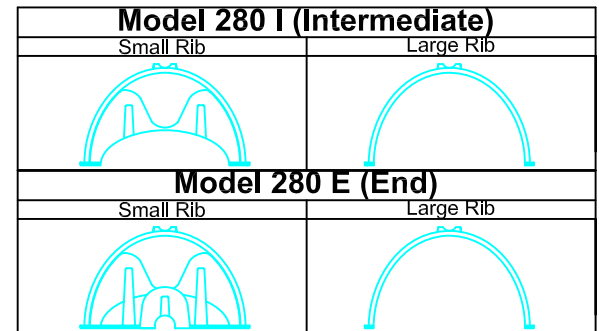

CULTEC RECHARGER 280 SECTION VIEW

CULTEC RECHARGER 280 CHAMBER STORAGE = 6.079 CF/LF
ALL RECHARGER 280HD HEAVY DUTY UNITS ARE MARKED WITH A
COLOR STRIPE FORMED INTO THE PART ALONG THE LENGTH OF
THE CHAMBER.

DATE
3/15/05

SCALE
N/S

File Name
R-280 3V. dwg