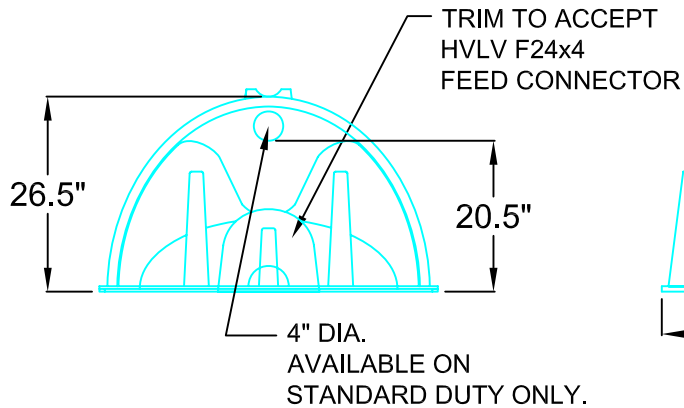

CULTEC RECHARGER 280 SECTION VIEW

CULTEC RECHARGER 280 CHAMBER STORAGE = 6.079 CF/LF
ALL RECHARGER 280HD HEAVY DUTY UNITS ARE MARKED WITH A
COLOR STRIPE FORMED INTO THE PART ALONG THE LENGTH OF
THE CHAMBER.

DATE
3/15/05

SCALE
N/S

File Name
R-280 3V. dwg