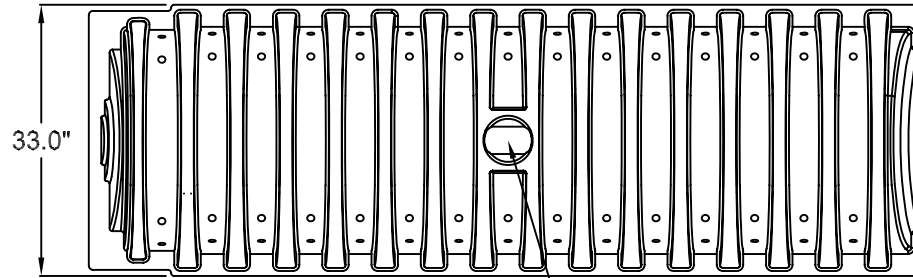

## MODEL 150 R (STAND ALONE)

SMALL RIB

LARGE RIB

## MODEL 150 S (STARTER)

SMALL RIB

LARGE RIB

DESIGNED FOR 6" DIA. PIPE

## MODEL 150 E (END)

SMALL RIB

LARGE RIB

4" DIA. AVAILABLE  
ON STANDARD  
DUTY UNIT ONLY

8.5'

SMALL RIB

7.5'

LARGE RIB