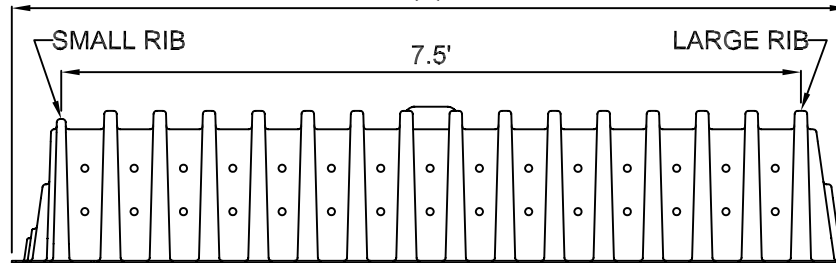

## MODEL 150 E (END)

SMALL RIB

LARGE RIB

4" DIA. AVAILABLE  
ON STANDARD  
DUTY UNIT ONLY

8.5'

SMALL RIB

7.5'

LARGE RIB