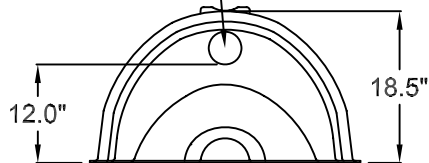

## MODEL 150 I (INTERMEDIATE)

SMALL RIB

LARGE RIB

## MODEL 150 E (END)

SMALL RIB

LARGE RIB

4" DIA. AVAILABLE  
ON STANDARD  
DUTY UNIT ONLY

8.5'

SMALL RIB

7.5'

LARGE RIB