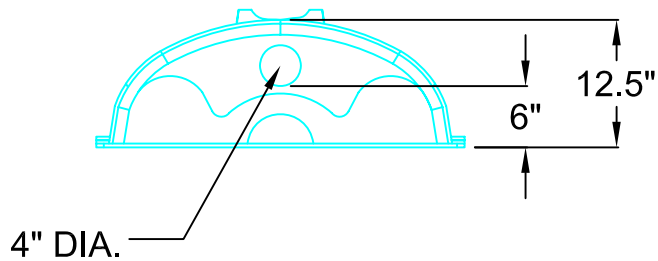

CULTEC CONTACTOR 100 SECTION VIEW

Model 100 R (Starter)	
Large Rib	Small Rib
	
Model 100 E (Middle/End)	
Large Rib	Small Rib
	

CULTEC CONTACTOR 100 CHAMBER STORAGE = 1.866 CF/LF
 ALL CONTACTOR 100HD HEAVY DUTY UNITS ARE
 MARKED WITH A COLOR STRIPE FORMED INTO THE
 PART ALONG THE LENGTH OF THE CHAMBER.