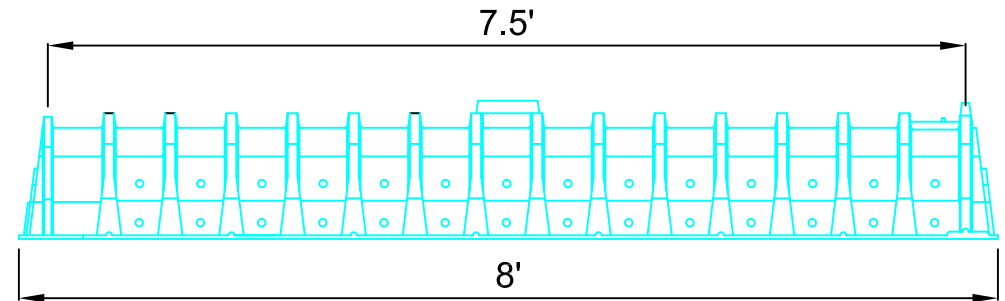

CULTEC CONTACTOR 100 SECTION VIEW

Model 100 R (Starter)	
Large Rib	Small Rib
	
Model 100 E (Middle/End)	
Large Rib	Small Rib
	

CULTEC CONTACTOR 100 CHAMBER STORAGE = 1.866 CF/LF
 ALL CONTACTOR 100HD HEAVY DUTY UNITS ARE
 MARKED WITH A COLOR STRIPE FORMED INTO THE
 PART ALONG THE LENGTH OF THE CHAMBER.