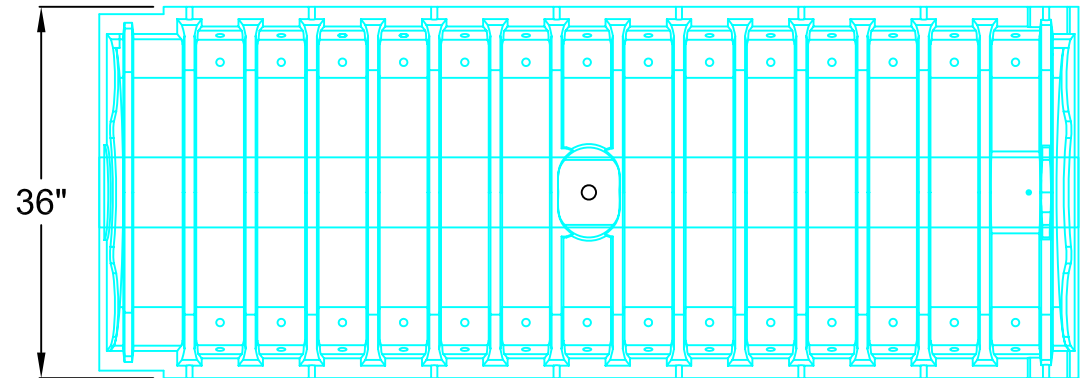

CULTEC CONTACTOR 100 SECTION VIEW

Model 100 R (Starter)	
Large Rib	Small Rib
	
Model 100 E (Middle/End)	
Large Rib	Small Rib
	

CULTEC CONTACTOR 100 CHAMBER STORAGE = 1.866 CF/LF
 ALL CONTACTOR 100HD HEAVY DUTY UNITS ARE
 MARKED WITH A COLOR STRIPE FORMED INTO THE
 PART ALONG THE LENGTH OF THE CHAMBER.

CULTEC, Inc.
 P.O. Box 280
 878 Federal Road
 Brookfield, CT 06804 USA

PH: (203) 775-4416
 PH: (800) 4-CULTEC
 FX: (203) 775-1462
 www.cultec.com

CULTEC Contactor® and Recharger®
 Plastic Septic and Stormwater Chambers

DATE
3/15/05

SCALE
N/S

File Name
C-100 3V. dwg